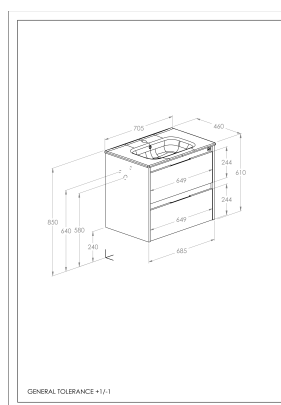

**ALPINE**

**Wash-basin and cabinet 70 cm set with 2 drawers**

**DIMENSIONS**

Length	705 mm
Width	460 mm
Height	565 mm

**COLOURS AND FINISHES**

**TECHNICAL DRAWINGS**

**FEATURES**

Base unit / Closing and opening system: Soft close drawers

Base unit / Doors and drawers combination: 2 Drawers

Base unit / Structure: Drawers

Basin / Taphole configuration: 1 Taphole in the middle

Basin Position: Central

Faucet installation: On the basin

Installation type: Wall-hung